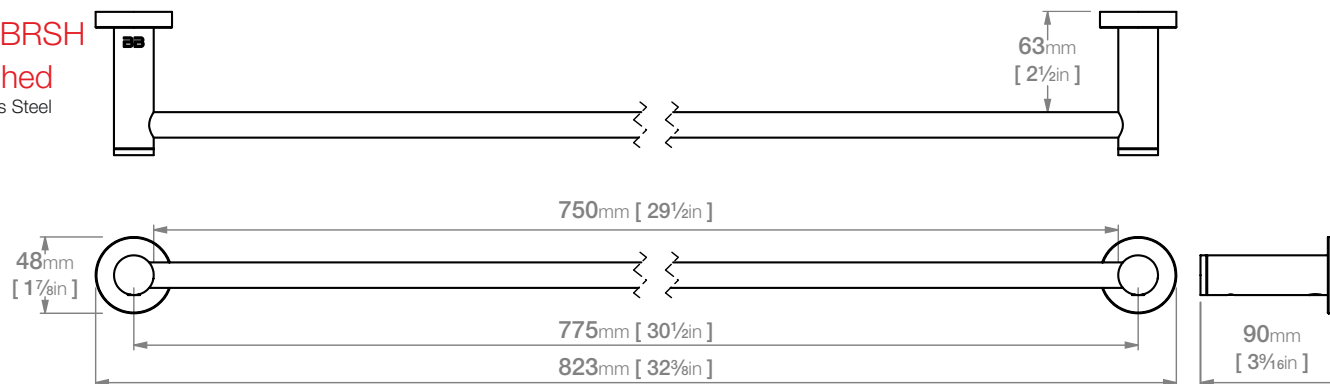

4675 SINGLE TOWEL RAIL 800mm / 32"

4600 Series Premium Collection

Wall Fixings Supplied:
Masonry

Original UX Fischer® supplied,
phased in from June 2015.

Code: 4675POLS

Finish: Polished

GRADE 304 Stainless Steel

Code: 4675BRSH

Finish: Brushed

GRADE 304 Stainless Steel

Dimensions given are in **mm** and [**inches**].
Bathroom Butler® reserves the right to alter and/or remove
designs from time to time without prior notice.
This drawing is to be used for reference purposes only. E &O.E.